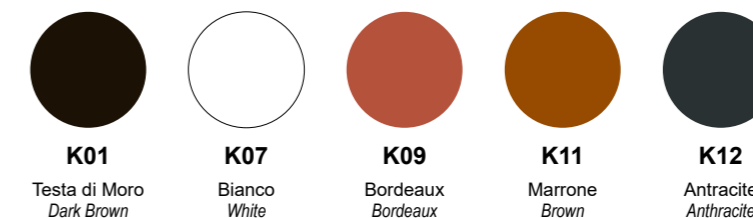

Colori cuoio / leather colours