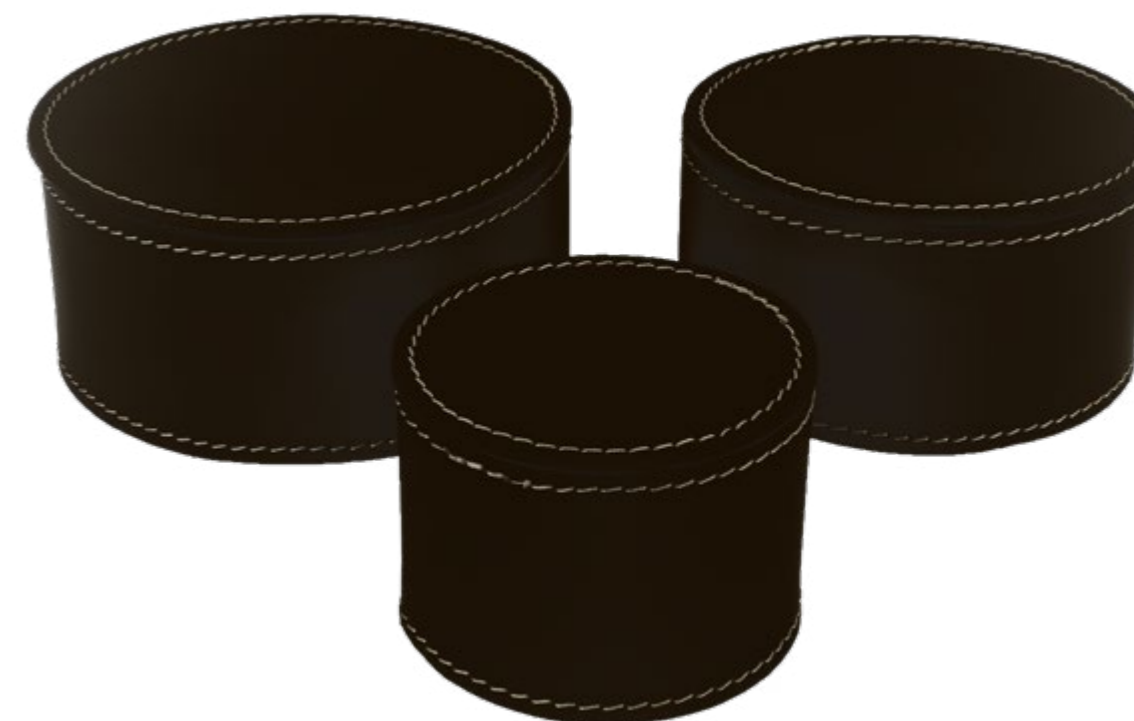

Colori cuoio / leather colours